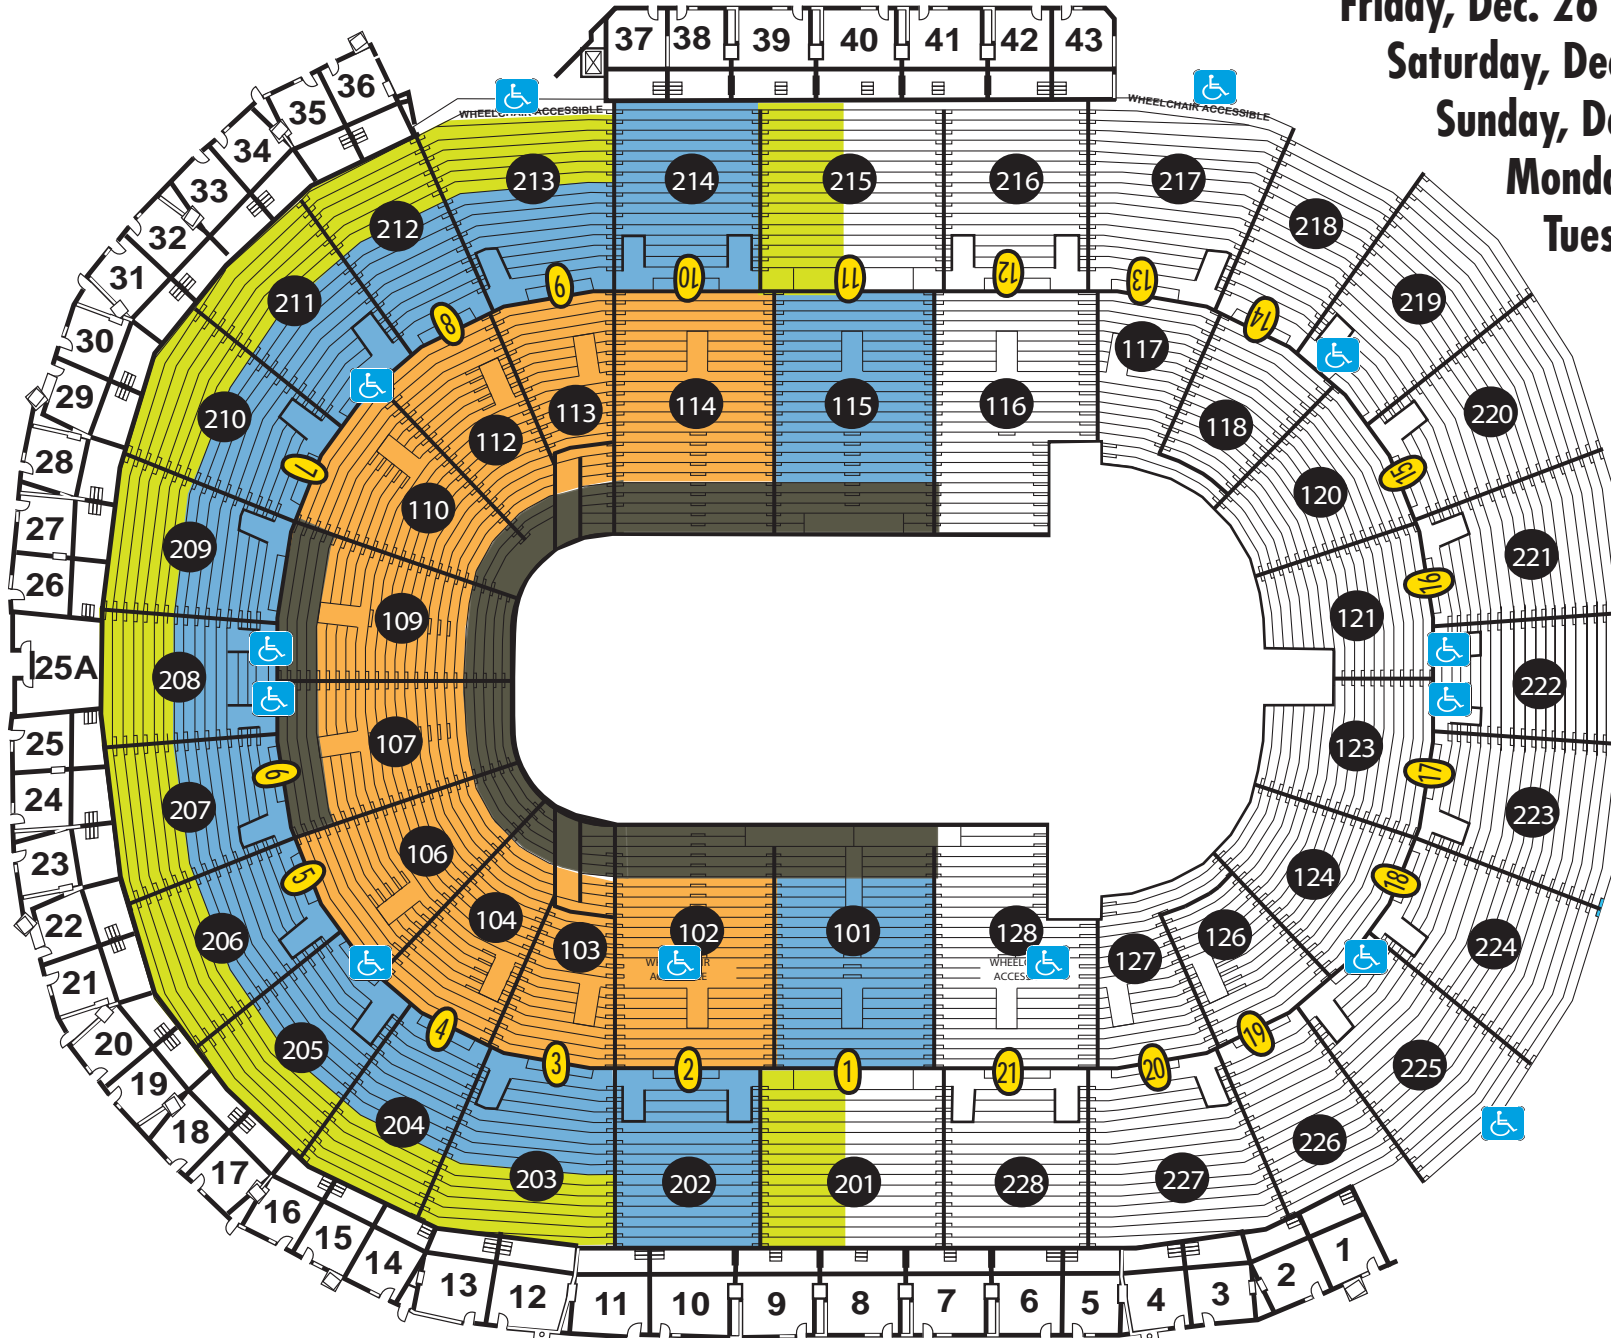

AT SAN JOSE

Walking with the Dinosaurs - The Arena Spectacular

GROUP DISCOUNT PERFORMANCES

Friday, Dec. 26 - 7:00 PM

Saturday, Dec. 27 - 7:00 PM

Sunday, Dec. 28 - 3:00 PM

Monday, Dec. 29 - 3:30 PM

Tuesday, Dec. 30 - 3:30 PM

GROUP TICKET PRICES

 \$ 62.00

 \$ 41.00

 \$ 26.00

**Price includes facility fee